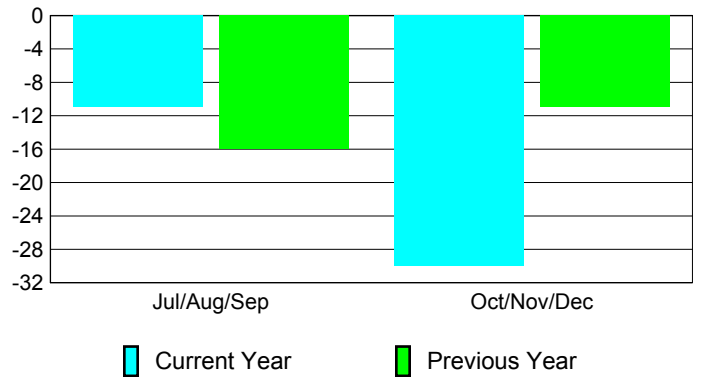

Comparison of Membership Gain/Loss

Current Year Compared to the Previous Year