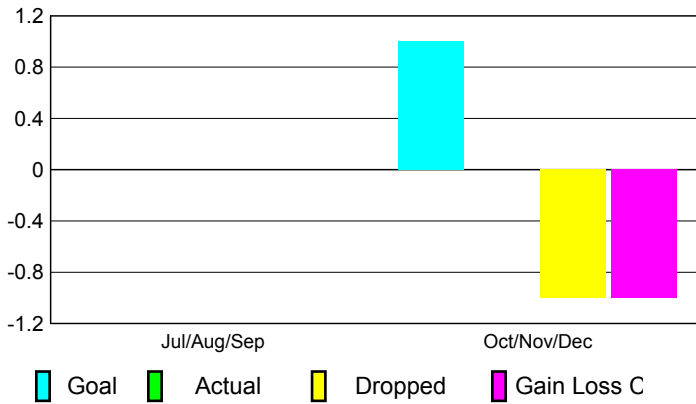

2010-2011 GMT Reports for District (or Undistricted) **District 30 M**

GMT: CARL HARRELL

Location: MISSISSIPPI

GMT CA: 1

CLUBS

**Club Results
2010-2011**

**Clubs
2009-2010**

Month	New Club Goal	Actual New Clubs	Actual Dropped Clubs	Gain/Loss of Clubs	Gain/Loss of Clubs
Jul/Aug/Sep	0	0	0	0	0
Oct/Nov/Dec	1	0	-1	-1	0
Totals	1	0	-1	-1	0

Club Results 2010-2011

Goal, New, Dropped, Gain/Loss

Comparison of Club Gain/Loss

Current Year Compared to the Previous Year

YTD Status Quo Clubs 2010-2011

Status Quo Clubs Compared to Status Quo Members

MEMBERSHIP