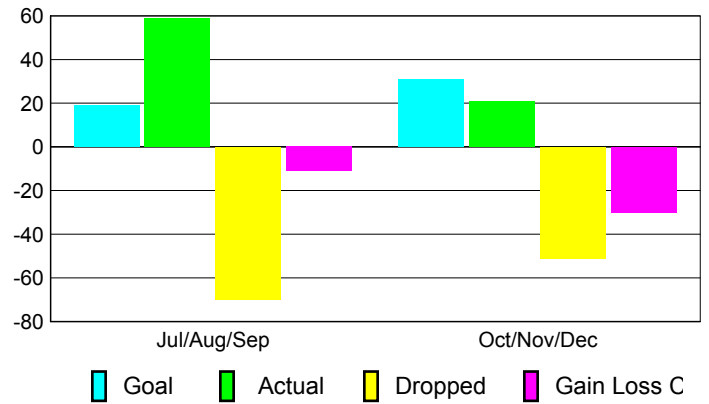

Membership Results 2010-2011

Goal, New, Dropped, Gain/Loss